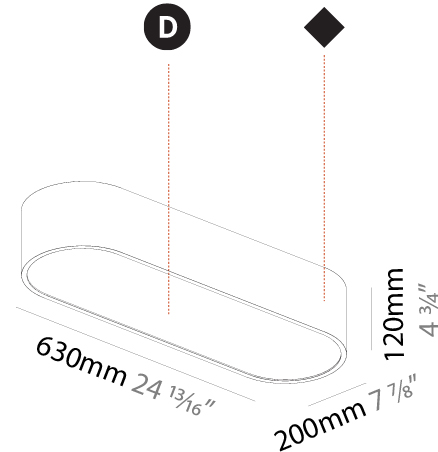

1. To build a product code in our configurator select the specify button on the base model # product page
2. To build a manual product code on this datasheet choose from the options listed below in blue font and add the suffix to the base model #

GENERAL

Series: Smoothy
Subseries: Smoothline
Brand: Prolicht
Division: Architectural
Mounting Type: Surface
Mounting Location: Ceiling
Subcategory: Ambient

PHYSICAL

Shape: Oval
Length (mm): 630
Length (in): 24 ¹³/₁₆
Width (mm): 200
Width (in): 7 ⁷/₈
Height (mm): 120
Height (in): 4 ³/₄
Light Distribution: Direct
Weight (kg): 3.403
Weight (lbs): 7.49
Diffuser: PMMA - Opal or Micro-Prism
Fixture Finish: SSR / BKV / CWI / CRY / HAB / UFT / ITA / RUA / FTG / MYG / LOD / PUS / FRO / FUP / KIA / POP / BLS / SPG / MEY / GOH / GUM / CHC / COM / ABZ / JAG / OBR / MOS / ROR
Fixture Material: Extruded Aluminum / Steel

ELECTRICAL

Lamp Type: LED (Zhaga Standard)
Input Wattage (W): 21
Total Output Wattage (W): 18
Dimming: Tri-Mode (Non-Dimming and Phase Dimming (120Vac only) and 0-10V Dimming)
Driver Included: Yes
Driver Location: Integrated
Driver Type: Constant Current - Universal
Driver Class: Class 2
Input Voltage (V): 120 - 277
Constant Current (MA): 500

LED

Color Temperature (°K): 3000 / 3500 / 4000
Max. Delivered Lumen (lm): 1460 / 1568 / 1600
CRI: >80 CRI
Lamp Life (hrs): 50000

OPTICAL

RATINGS AND CERTIFICATIONS

Certified By: Certified for North American Standards
IP rating: IP20