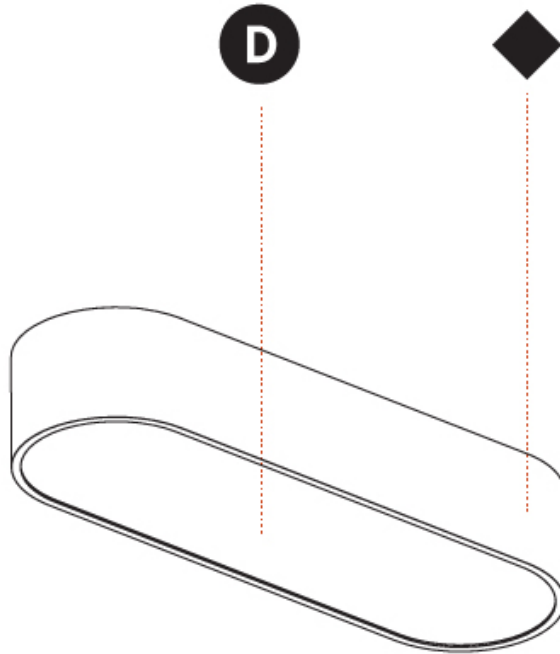

#### PHYSICAL

Shape: Oval
Length (mm): 630
Length (in): 24 <sup>13</sup> / <sub>16</sub>
Width (mm): 200
Width (in): 7 <sup>7</sup> / <sub>8</sub>
Height (mm): 120
Height (in): 4 <sup>3</sup> / <sub>4</sub>
Max. Overall Height (mm): 2120
Max. Overall Height (in): 82 <sup>1</sup> / <sub>2</sub>
Light Distribution: Direct
Weight (kg): 5.043
Weight (lbs): 11.40
Diffuser: PMMA - Opal or Micro-Prism
Fixture Finish: SSR / BKV / CWI / CRY / HAB / UFT / ITA / RUA / FTG / MYG / LOD / PUS / FRO / FUP / KIA / POP / BLS / SPG / MEY / GOH / GUM / CHC / COM / ABZ / JAG / OBR / MOS / ROR
Fixture Material: Extruded Aluminum / Steel
Cable Details: 2000mm / 78 3/4"

#### PHYSICAL

Shape: Oval
Length (mm): 930
Length (in): 36 5/8
Width (mm): 200
Width (in): 7 7/8
Height (mm): 120
Height (in): 4 3/4
Max. Overall Height (mm): 2120
Max. Overall Height (in): 82 1/2
Light Distribution: Direct
Weight (kg): 6.973
Weight (lbs): 15.34
Diffuser: PMMA - Opal or Micro-Prism
Fixture Finish: SSR / BKV / CWI / CRY / HAB / UFT / ITA / RUA / FTG / MYG / LOD / PUS / FRO / FUP / KIA / POP / BLS / SPG / MEY / GOH / GUM / CHC / COM / ABZ / JAG / OBR / MOS / ROR
Fixture Material: Extruded Aluminum / Steel
Cable Details: 2000mm / 78 3/4"

#### OPTICAL

## SMOOTHLINE SURFACE