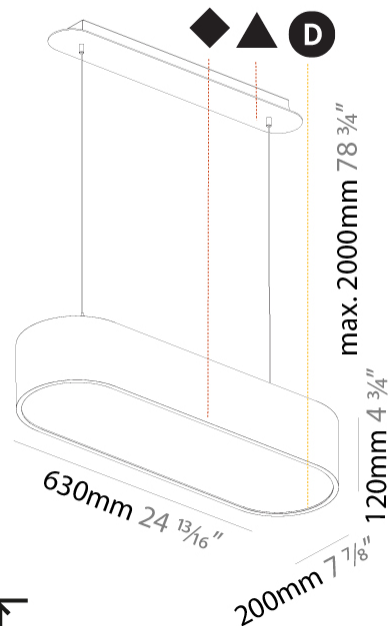

GENERAL

Series: Smoothy
Subseries: Smoothline
Brand: Prolicht
Division: Architectural
Mounting Type: Suspension
Mounting Location: Ceiling
Subcategory: Ambient

PHYSICAL

Shape: Oval
Length (mm): 630
Length (in): 24 ¹³/₁₆
Width (mm): 200
Width (in): 7 ⁷/₈
Height (mm): 120
Height (in): 4 ³/₄
Max. Overall Height (mm): 2120
Max. Overall Height (in): 82 ¹/₂
Light Distribution: Direct
Weight (kg): 5.043
Weight (lbs): 11.40
Diffuser: PMMA - Opal or Micro-Prism
Fixture Finish: SSR / BKV / CWI / CRY / HAB / UFT / ITA / RUA / FTG / MYG / LOD / PUS / FRO / FUP / KIA / POP / BLS / SPG / MEY / GOH / GUM / CHC / COM / ABZ / JAG / OBR / MOS / ROR
Fixture Material: Extruded Aluminum / Steel
Cable Details: 2000mm / 78 3/4"

ELECTRICAL

Lamp Type: LED (Zhaga Standard)
Input Wattage (W): 21
Total Output Wattage (W): 18
Dimming: Tri-Mode (Non-Dimming and Phase Dimming (120Vac only) and 0-10V Dimming)
Driver Included: Yes
Driver Location: Integrated
Driver Type: Constant Current - Universal
Driver Class: Class 2
Input Voltage (V): 120 - 277
Constant Current (MA): 500

LED

Number of LEDs: 6 x 3W
Color Temperature (°K): 3000 / 3500 / 4000
Max. Delivered Lumen (lm): 1530 / 1646 / 1680
Lamp Life (hrs): 50000

OPTICAL

RATINGS AND CERTIFICATIONS

Certified By: Certified for North American Standards
IP rating: IP20